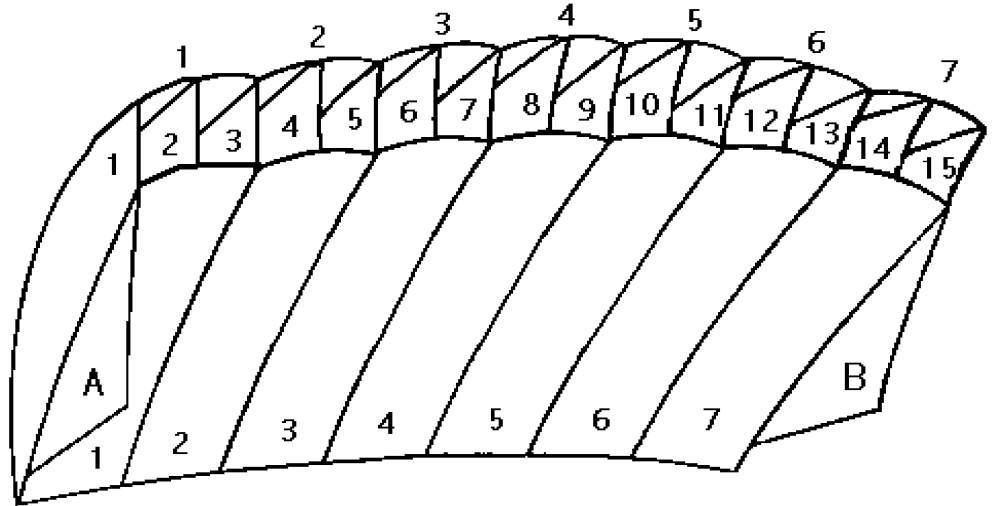

4357 D Park Dr.
Norcross, Ga. 30093
Ph. 770-279-7733 Fax 770-279-7729
Website flightconcepts.com

PRODIGY ORDER FORM

Circle one;

PRODIGY 150
PRODIGY 175
PRODIGY 200
PRODIGY 225

AVAILABLE COLORS; BLACK, WHITE, NAVY BLUE, ROYAL BLUE, LT BLUE, SILVER, RED, KELLY GREEN, YELLOW, PLUM, ORANGE, GOLD, JADE, BLACK BERRY, NEON BLUE, NEON YELLOW, NEON ORANGE, NEON GREEN, NEON RED

OPTIONS;

CIRCLE CHOICES;

5 STAINLESS STEEL LINKS

MESH SLIDER

DOUBLE TOGGLES

NASSER TOGGLES

DIAPER

RISERS