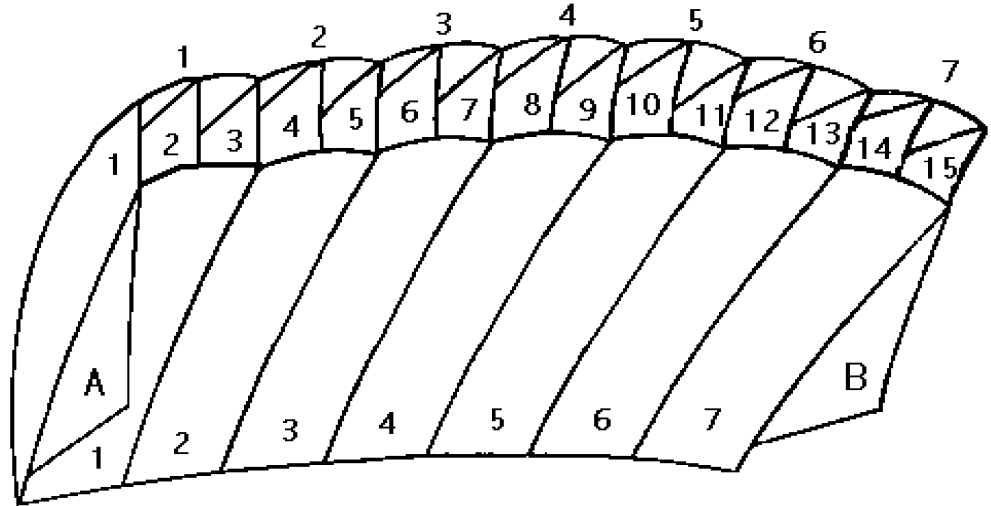

# DEMONSTRATION ORDER FORM

4357 D Park Dr.  
Norcross, Ga. 30093  
Ph. 770-279-7733 Fax 770-279-7729  
Website flightconcepts.com

Circle one;

- SNARPCHUTER 245**
- STARTRAC I 265**
- STARTRAC II 290**
- STARTRAC III 320**